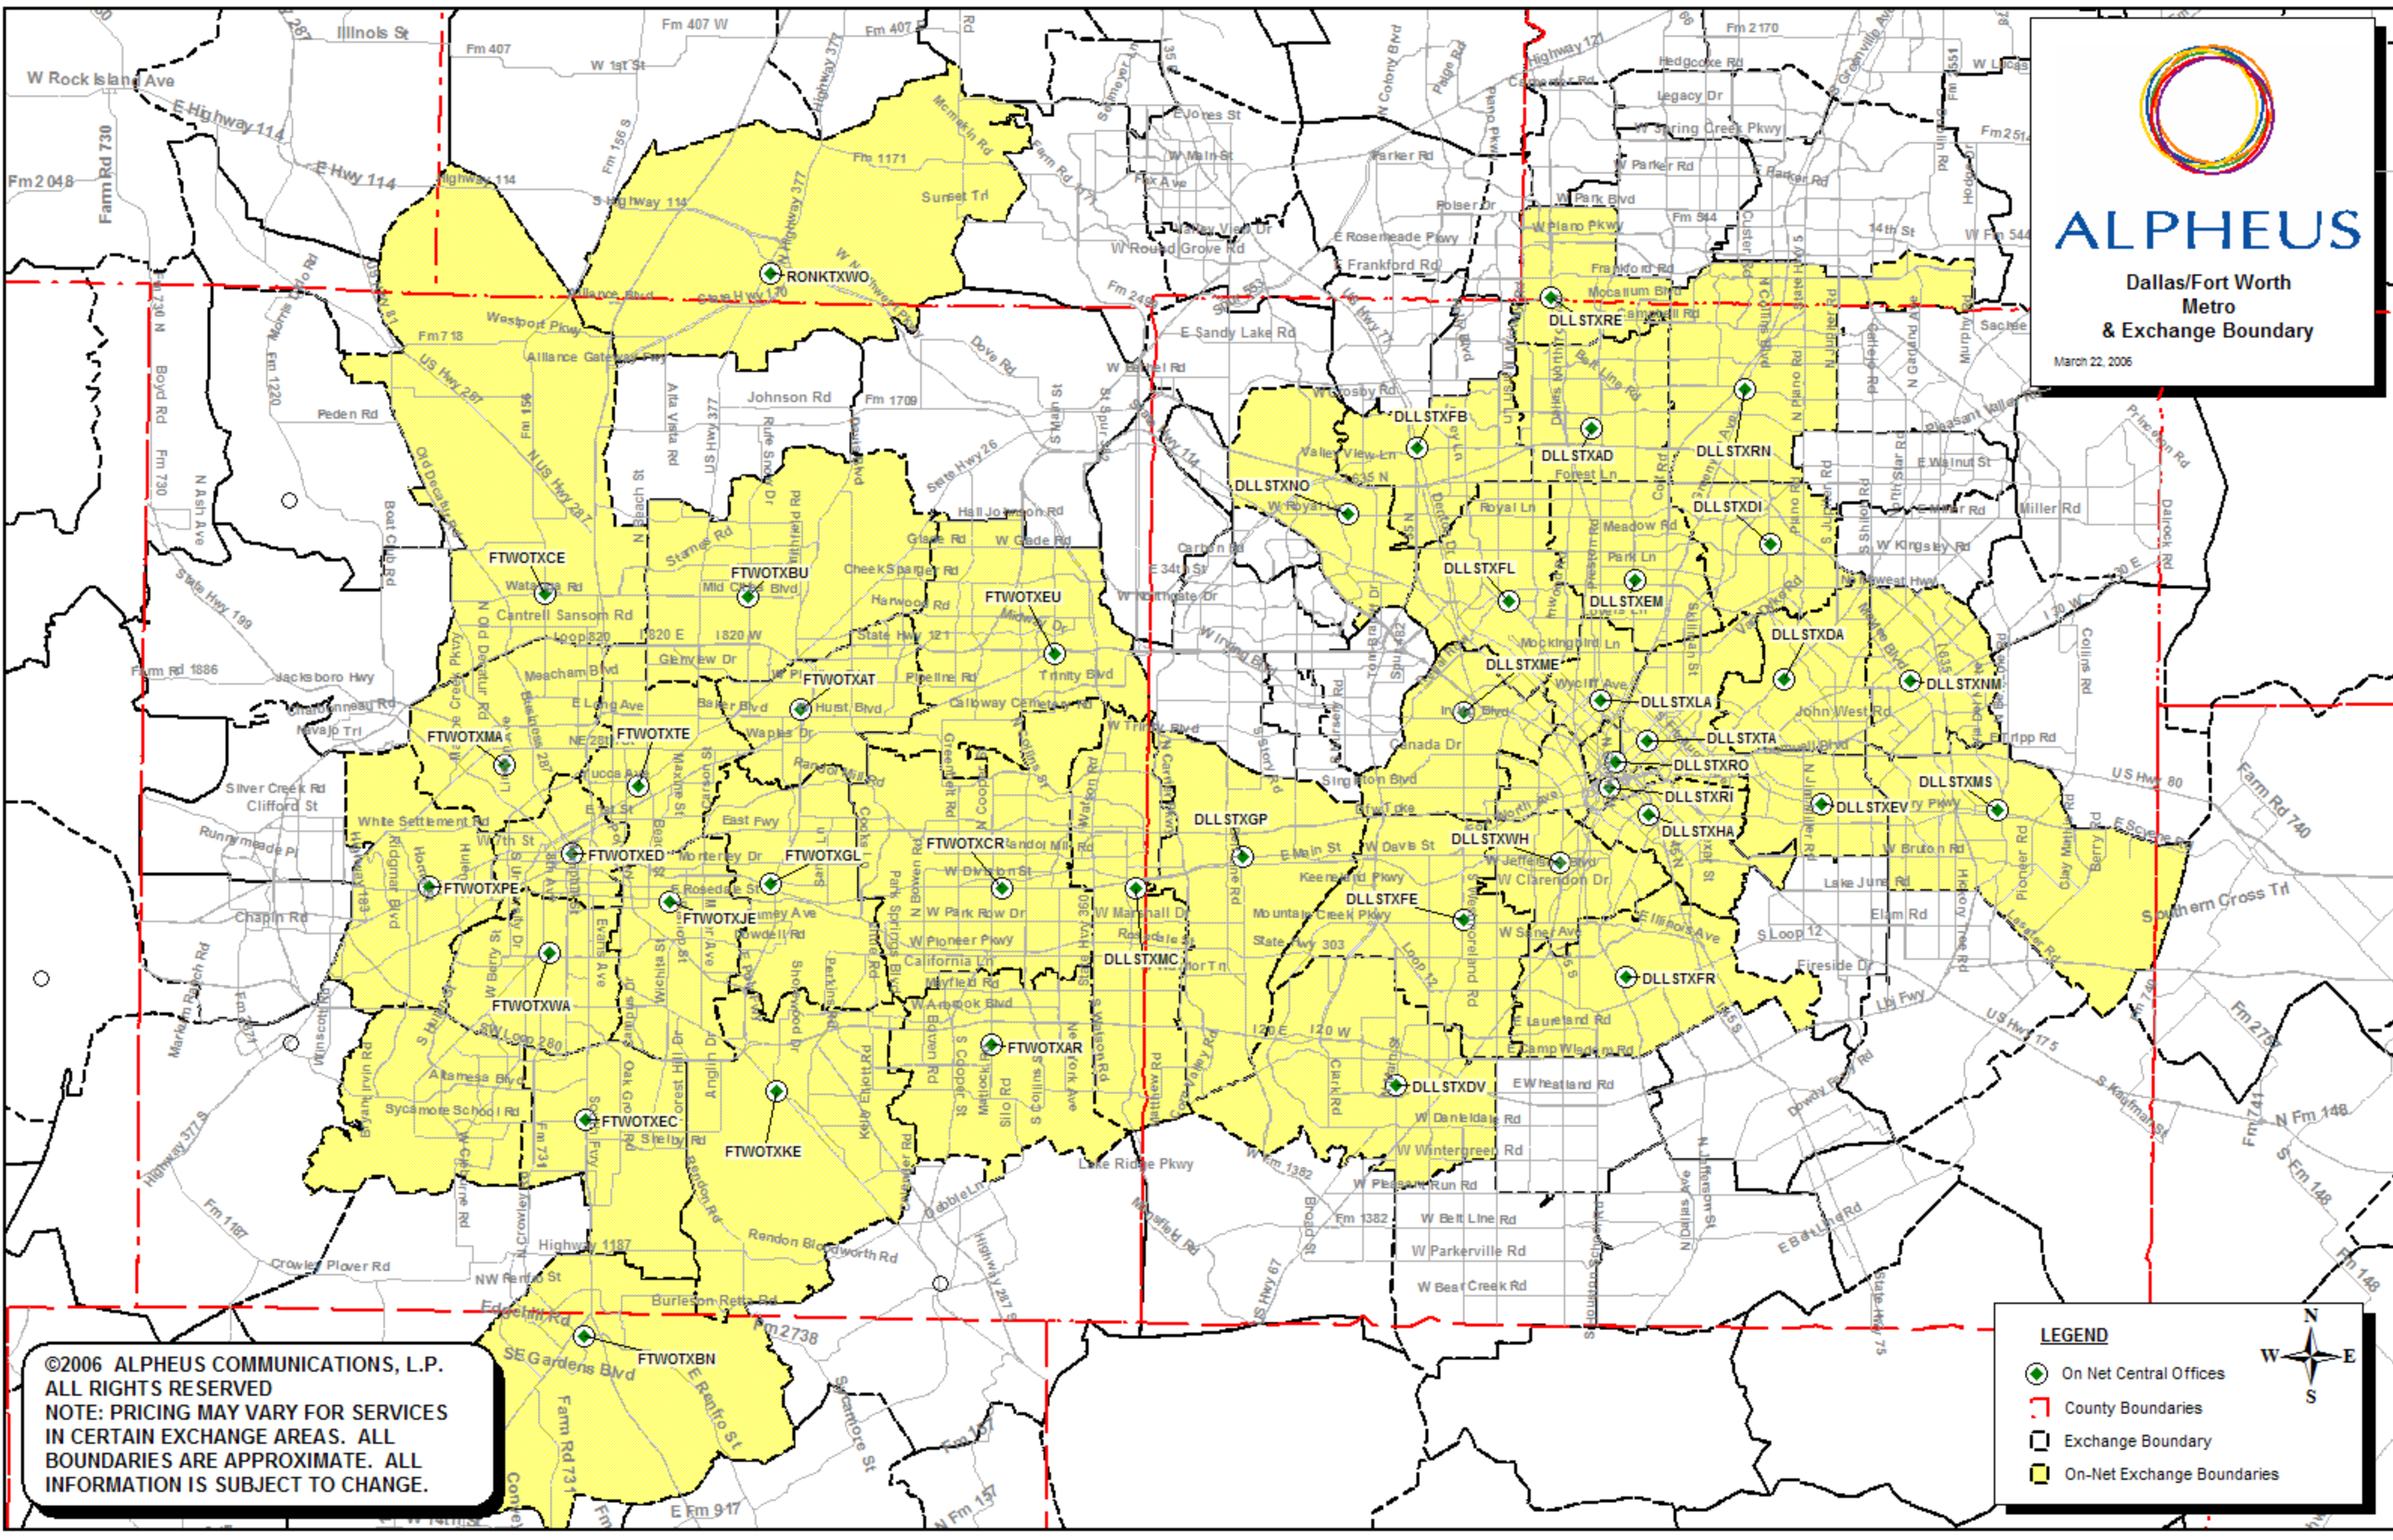

ALPHEUS

Dallas/Fort Worth
Metro
& Exchange Boundary

March 22, 2006

©2006 ALPHEUS COMMUNICATIONS, L.P.
ALL RIGHTS RESERVED
NOTE: PRICING MAY VARY FOR SERVICES
IN CERTAIN EXCHANGE AREAS. ALL
BOUNDARIES ARE APPROXIMATE. ALL
INFORMATION IS SUBJECT TO CHANGE.

LEGEND

- On Net Central Offices
- County Boundaries
- Exchange Boundary
- On-Net Exchange Boundaries