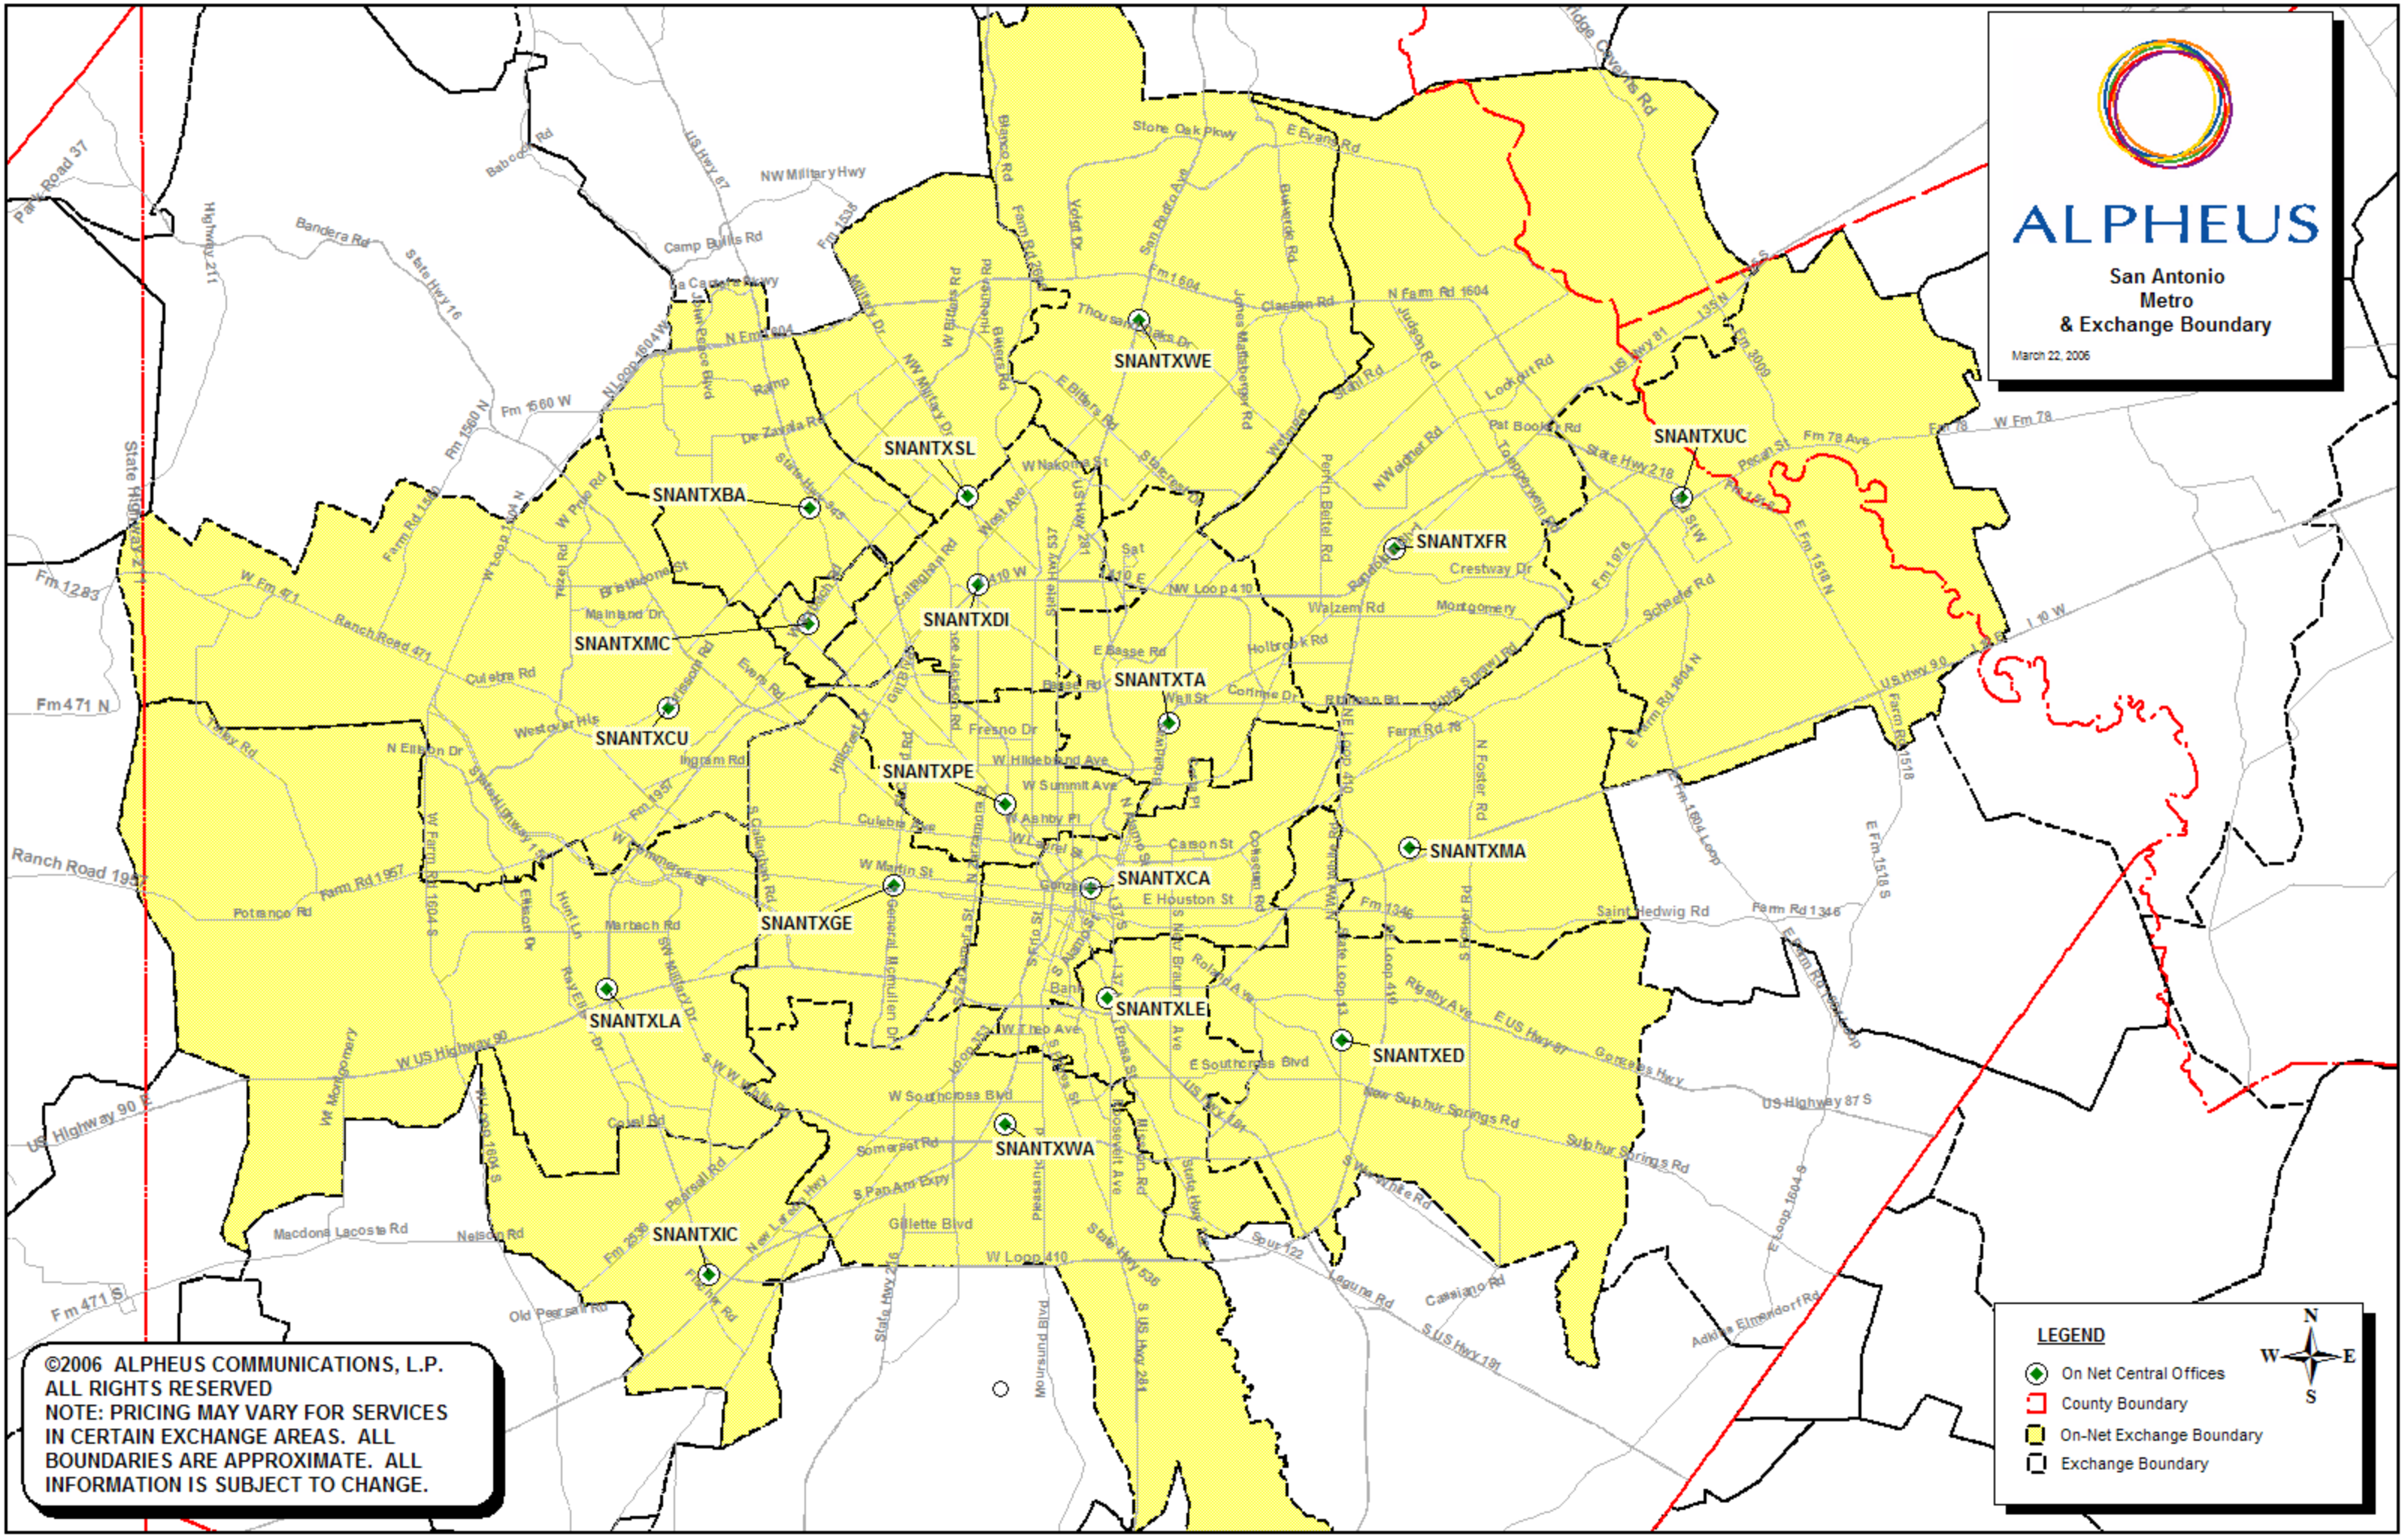

ALPHEUS

San Antonio
Metro
& Exchange Boundary

March 22, 2006

©2006 ALPHEUS COMMUNICATIONS, L.P.
ALL RIGHTS RESERVED
NOTE: PRICING MAY VARY FOR SERVICES
IN CERTAIN EXCHANGE AREAS. ALL
BOUNDARIES ARE APPROXIMATE. ALL
INFORMATION IS SUBJECT TO CHANGE.

LEGEND

- On Net Central Offices
- County Boundary
- On-Net Exchange Boundary
- Exchange Boundary